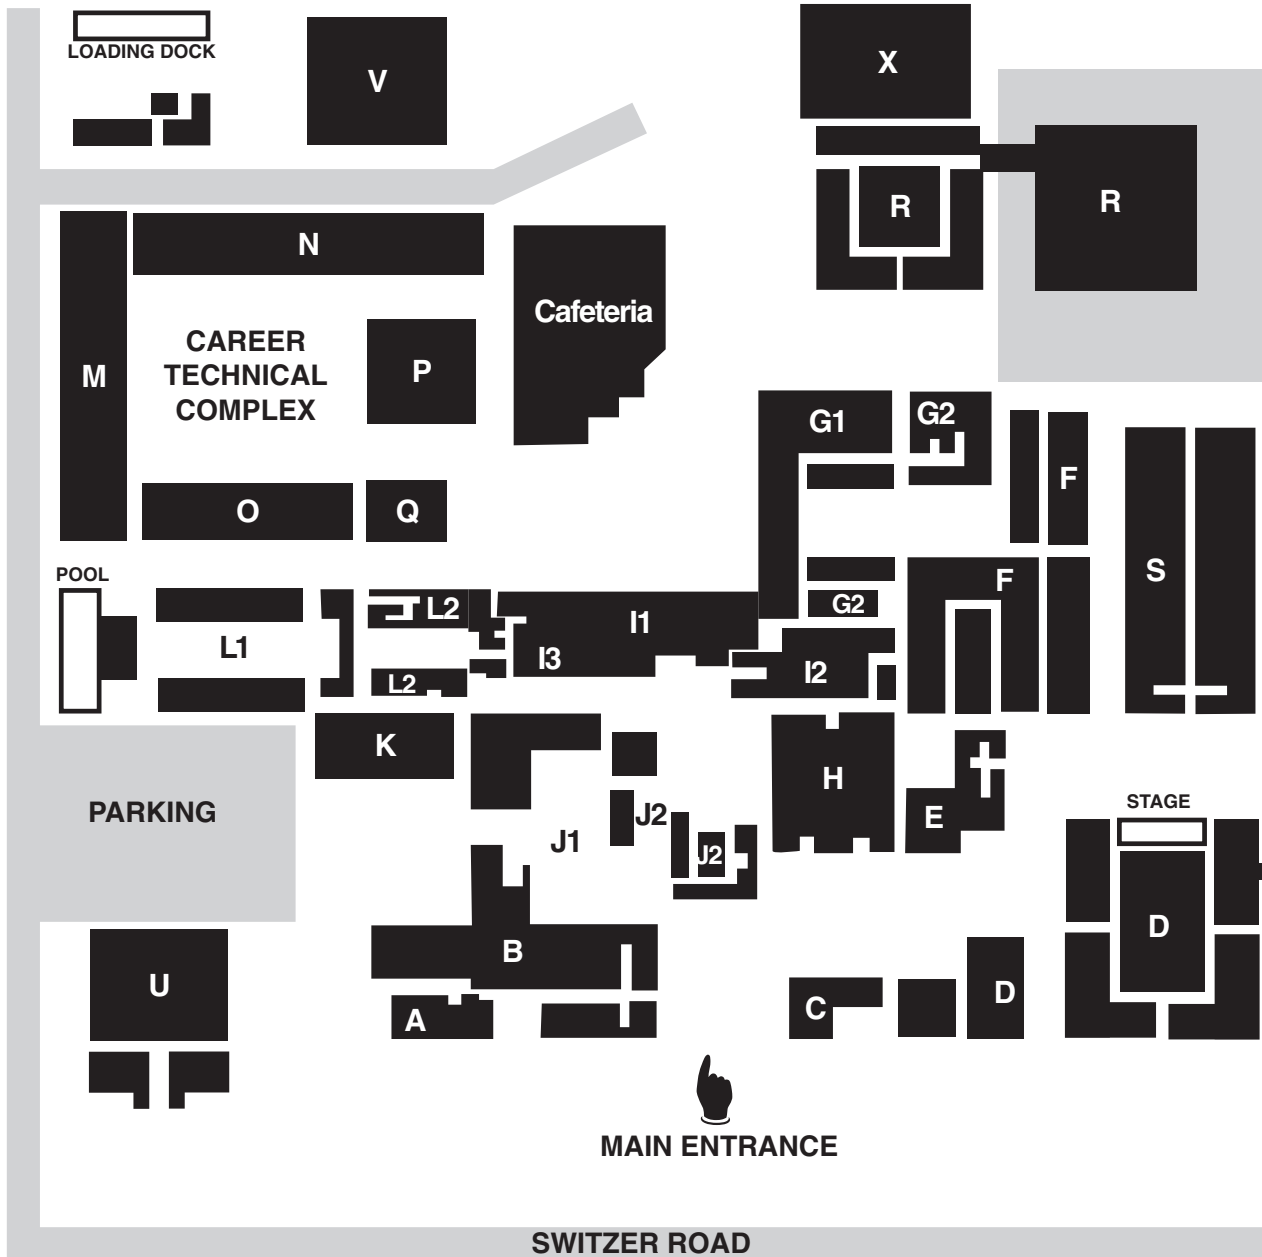

JEFFERSON DAVIS CAMPUS

MAP KEY

- | | |
|---|--|
| A & B Business Classrooms & Labs | M, N, O, P, & Q Career and Technical Programs |
| C Computer Center | Assessment Center (N) |
| D Original Building: Music
Larger Building: Auditorium
Arena Theatre
Fine Arts Programs | R Allied Health |
| E & F Science Labs & Classrooms | S Educational Development/Drafting
Drafting Classrooms
Educational Dev. Classrooms |
| G & I Learning Resources Center
Library
Media Center
Learning Lab
Language Arts Computer Labs | T Maintenance |
| H Academic Classrooms | U Student Services
Dean of Students Office
Financial Aid
Admissions
Career Center
Workforce Director's Office
Coop Office |
| J Business Classrooms & Offices
Currently being renovated | V Career and Technical Annex |
| K Mechanical | X Math and Computer Science
Math Classrooms
Computer Science Labs |
| L Gymnasium
Health/Physical Ed. Classrooms
Fitness Center
Career/Technical Support Services
Security
Institute for Learning in Retirement | |